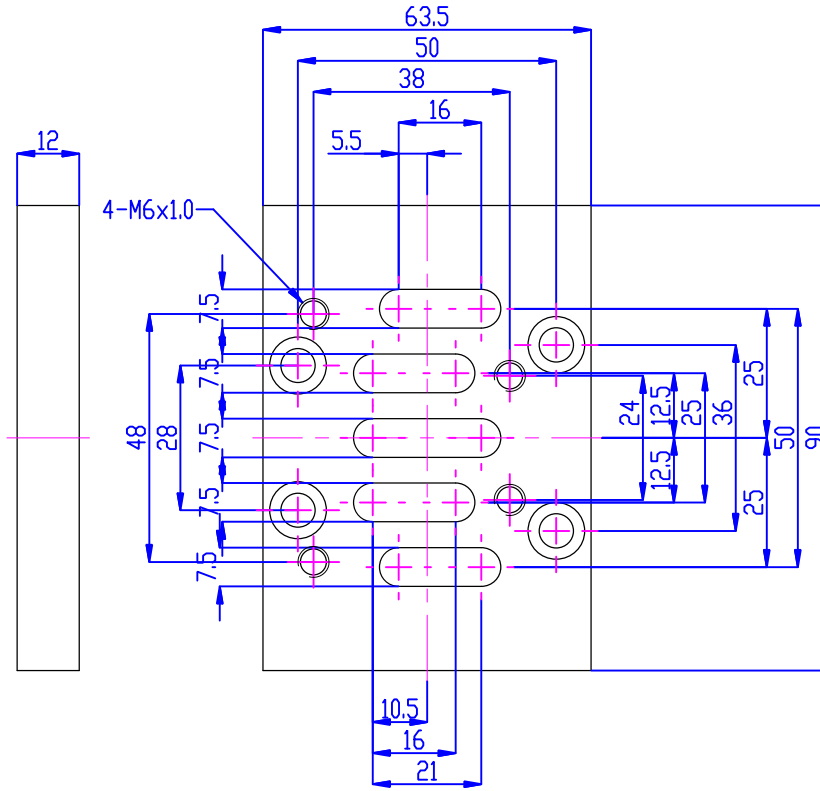

KURODA SIDE VIEW

MAC ISO#2 SIDE VIEW

ACTUAL VIEW

						WEIGHT(kgf/1set)	REMARK
						SIZE	NAME
						MATERIAL	KURODA/ISO#2 ADAPTER
						TREATMENT	
NO.	REV.NO.	REVISION	DESC.	DATE	CHECKED		
ANGLE	APPROVED BY	CHECKED BY	DRAWN BY	DRAWING NO.			SCALE
			SEIES.LIU			A D 2 0 6 0 - 2	