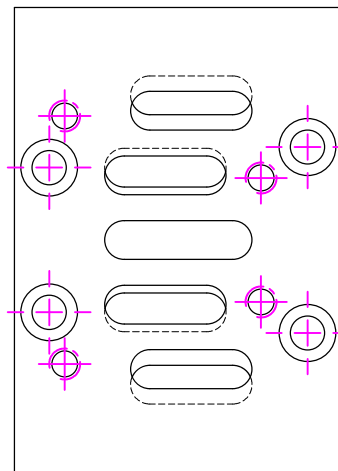

KURODA SIDE VIEW

MAC ISO#2 SIDE VIEW

ACTUAL VIEW

						WEIGHT(kgf/1set)	REMARK
						SIZE	NAME
						MATERIAL	KURODA/ISO#2 ADAPTER
						TREATMENT	
NO.	REV.NO.	REVISION	DESC.	DATE	CHECKED		
ANGLE	APPROVED BY	CHECKED BY	DRAWN BY	DRAWING NO.			SCALE
			SEIES.LIU			A D 2 0 6 0 - 2	