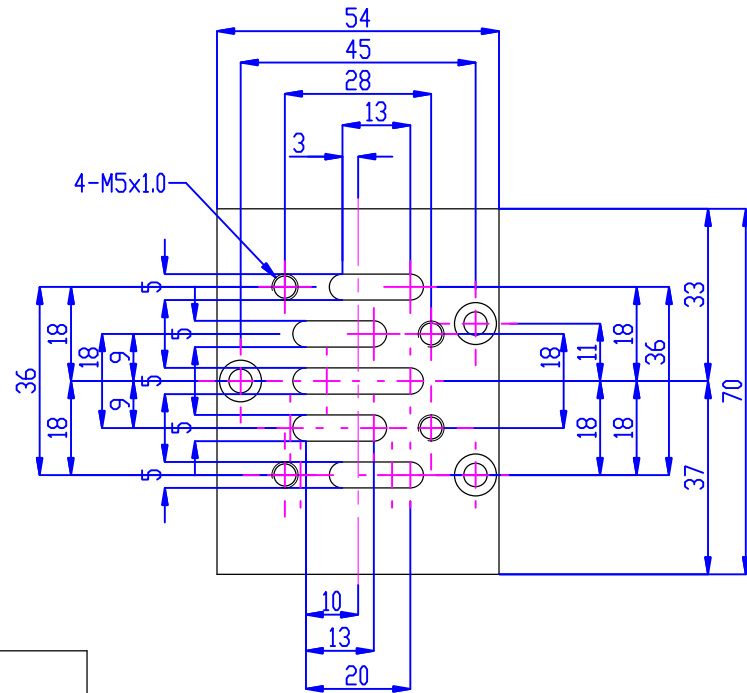

KURODA SIDE VIEW

MAC ISO#1 SIDE VIEW

ACTUAL VIEW

▲						WEIGHT(kgf/1set)	REMARK
▲						SIZE	NAME
▲						MATERIAL	KURODA/ISO#1 ADAPTER
▲						TREATMENT	
	NO.	REV.NO.	REVISION	DESC.	DATE	CHECKED	
	ANGLE	APPROVED BY	CHECKED BY	DRAWN BY	DRAWING NO.		SCALE
				SEIES.LIU		A D 2 0 6 1 - 2	