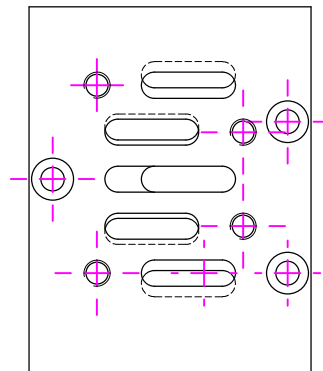

KURODA SIDE VIEW

MAC ISO#1 SIDE VIEW

ACTUAL VIEW

▲						WEIGHT(kgf/1set)	REMARK
▲						SIZE	NAME
▲						MATERIAL	KURODA/ISO#1 ADAPTER
▲						TREATMENT	
	NO.	REV.NO.	REVISION	DESC.	DATE	CHECKED	
	ANGLE	APPROVED BY	CHECKED BY	DRAWN BY	DRAWING NO.		SCALE
				SEIES.LIU		A D 2 0 6 1 - 2	